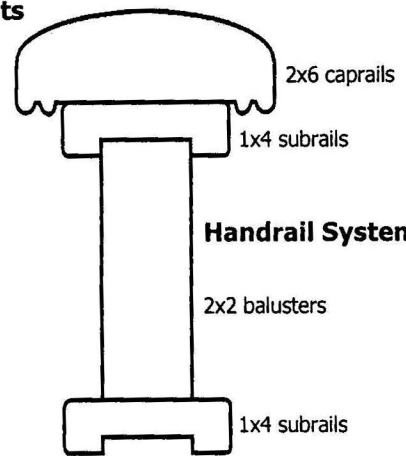

- 1x4 T&G
- 5/4x4 T&G

Bull Nose Stair Treads

- 5/4x12 bull nose

Combo Handrails

- 2x4 combo handrails

Colonial Spindles

- 2x2 x 36"

Newel Posts

- 4x4 x 54"

Handrail System

- 2x6 caprails
- 1x4 subrails
- 2x2 balusters
- 1x4 subrails